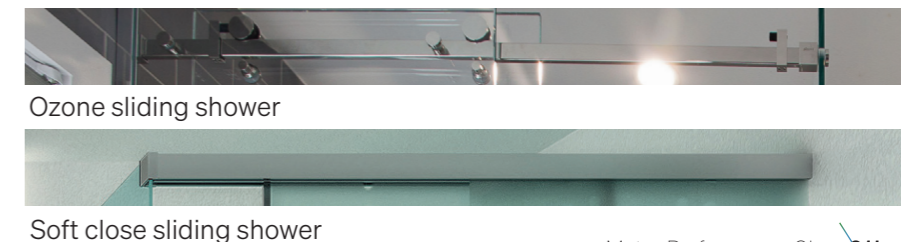

Shower track hardware range