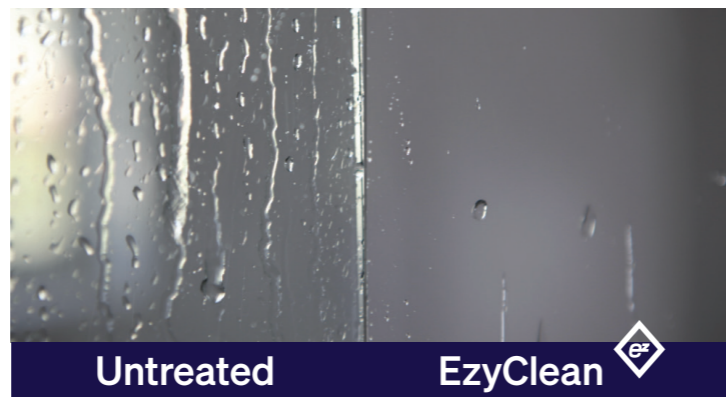

Additional upgrades for your shower glass

Makes cleaning a breeze - say goodbye to stubborn soap and grime. Water simply beads off, cutting cleaning time by up to 90%. A quick wipe with water, detergent or a microfibre cloth is all you need.

EzyClean creates a durable, invisible shield on your glass and comes with a 10 year warranty for peace of mind.