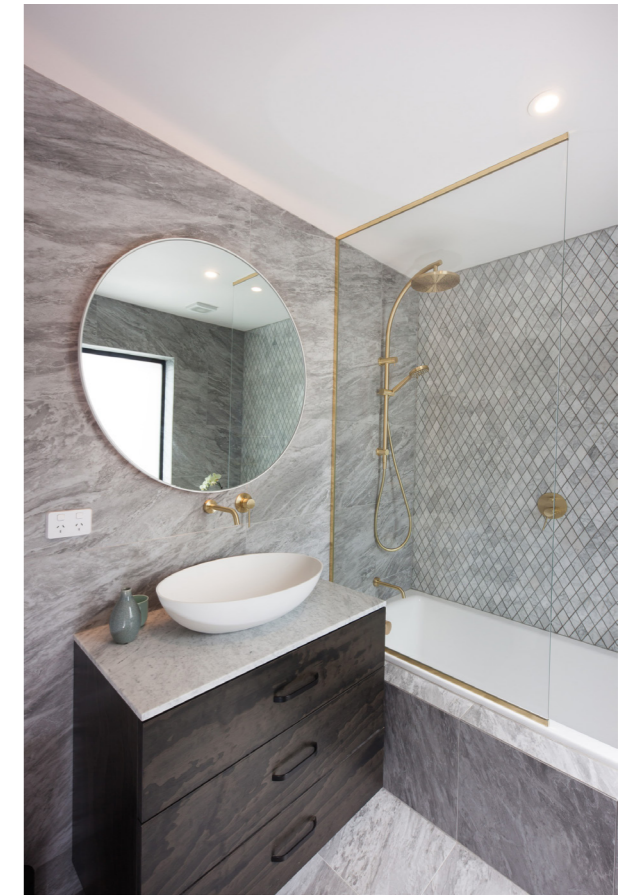

Low maintenance luxury

Easy to clean and custom made to suit your space, glass screens provide a subtle yet stylish solution.

They integrate effortlessly with both contemporary and classic interiors, making them ideal for showers over baths or open wet area layouts. Removing the unsightly and often less than waterproof shower curtains, for a more contemporary look.

Important Note: For a shower screens without a door, it is necessary to have a distance of 1500mm from the shower head to the edge of the walk in space. (NZ Building Code E3). Floors should be graded to a waste and finished with a water stop to ensure proper drainage.